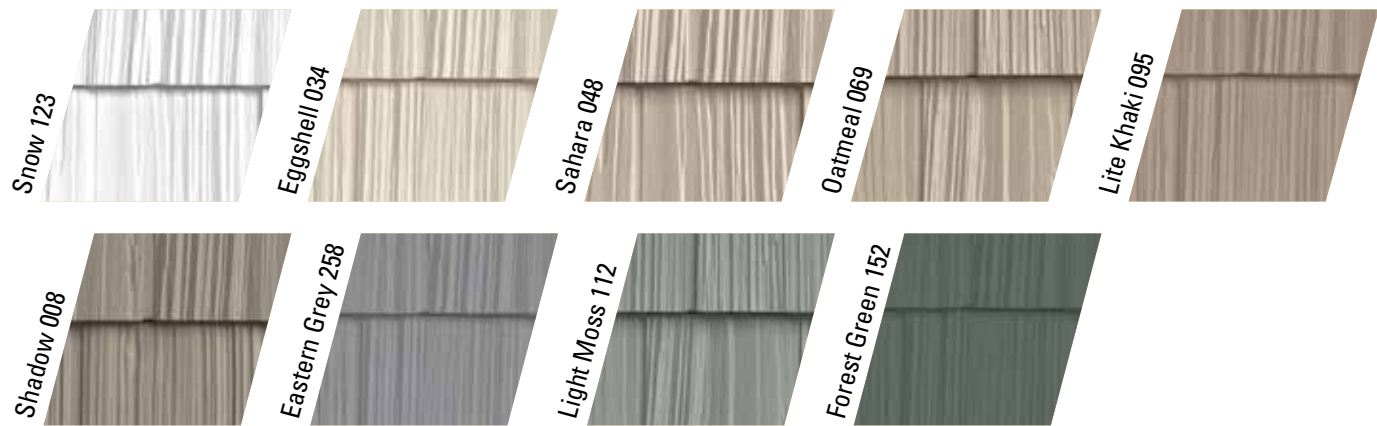

The Timeless Collection™